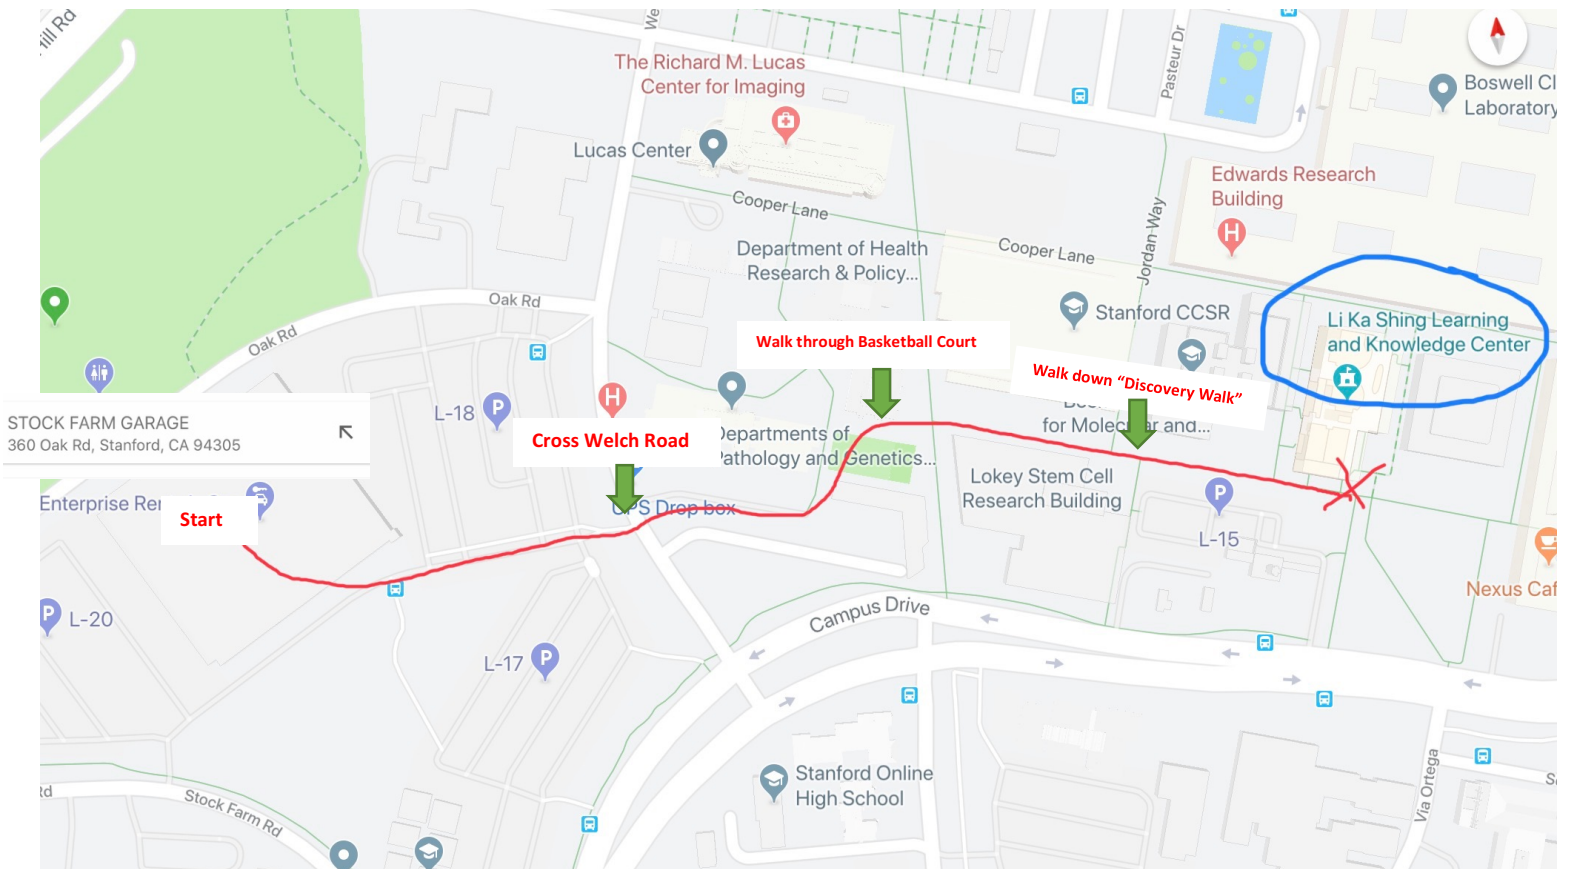

NORTHERN CALIFORNIA PM&R EXPO PARKING DIRECTIONS

- There will be FREE parking in the “Stock Farm” parking lot/structure located a short walk from the Li Ka Shing Learning and Knowledge Center, where the expo will be held.
- For directions, you can search “Stock Farm Garage Stanford” in google maps, or the address “360 Oak Road, Stanford CA 94305”.
- Please follow the route in red below (there will also be paper signs posted along the route to help guide you)
- The address for the Li Ka Shing Center is 291, Campus Drive Stanford, CA 94305

Li Ka Shing Center ->